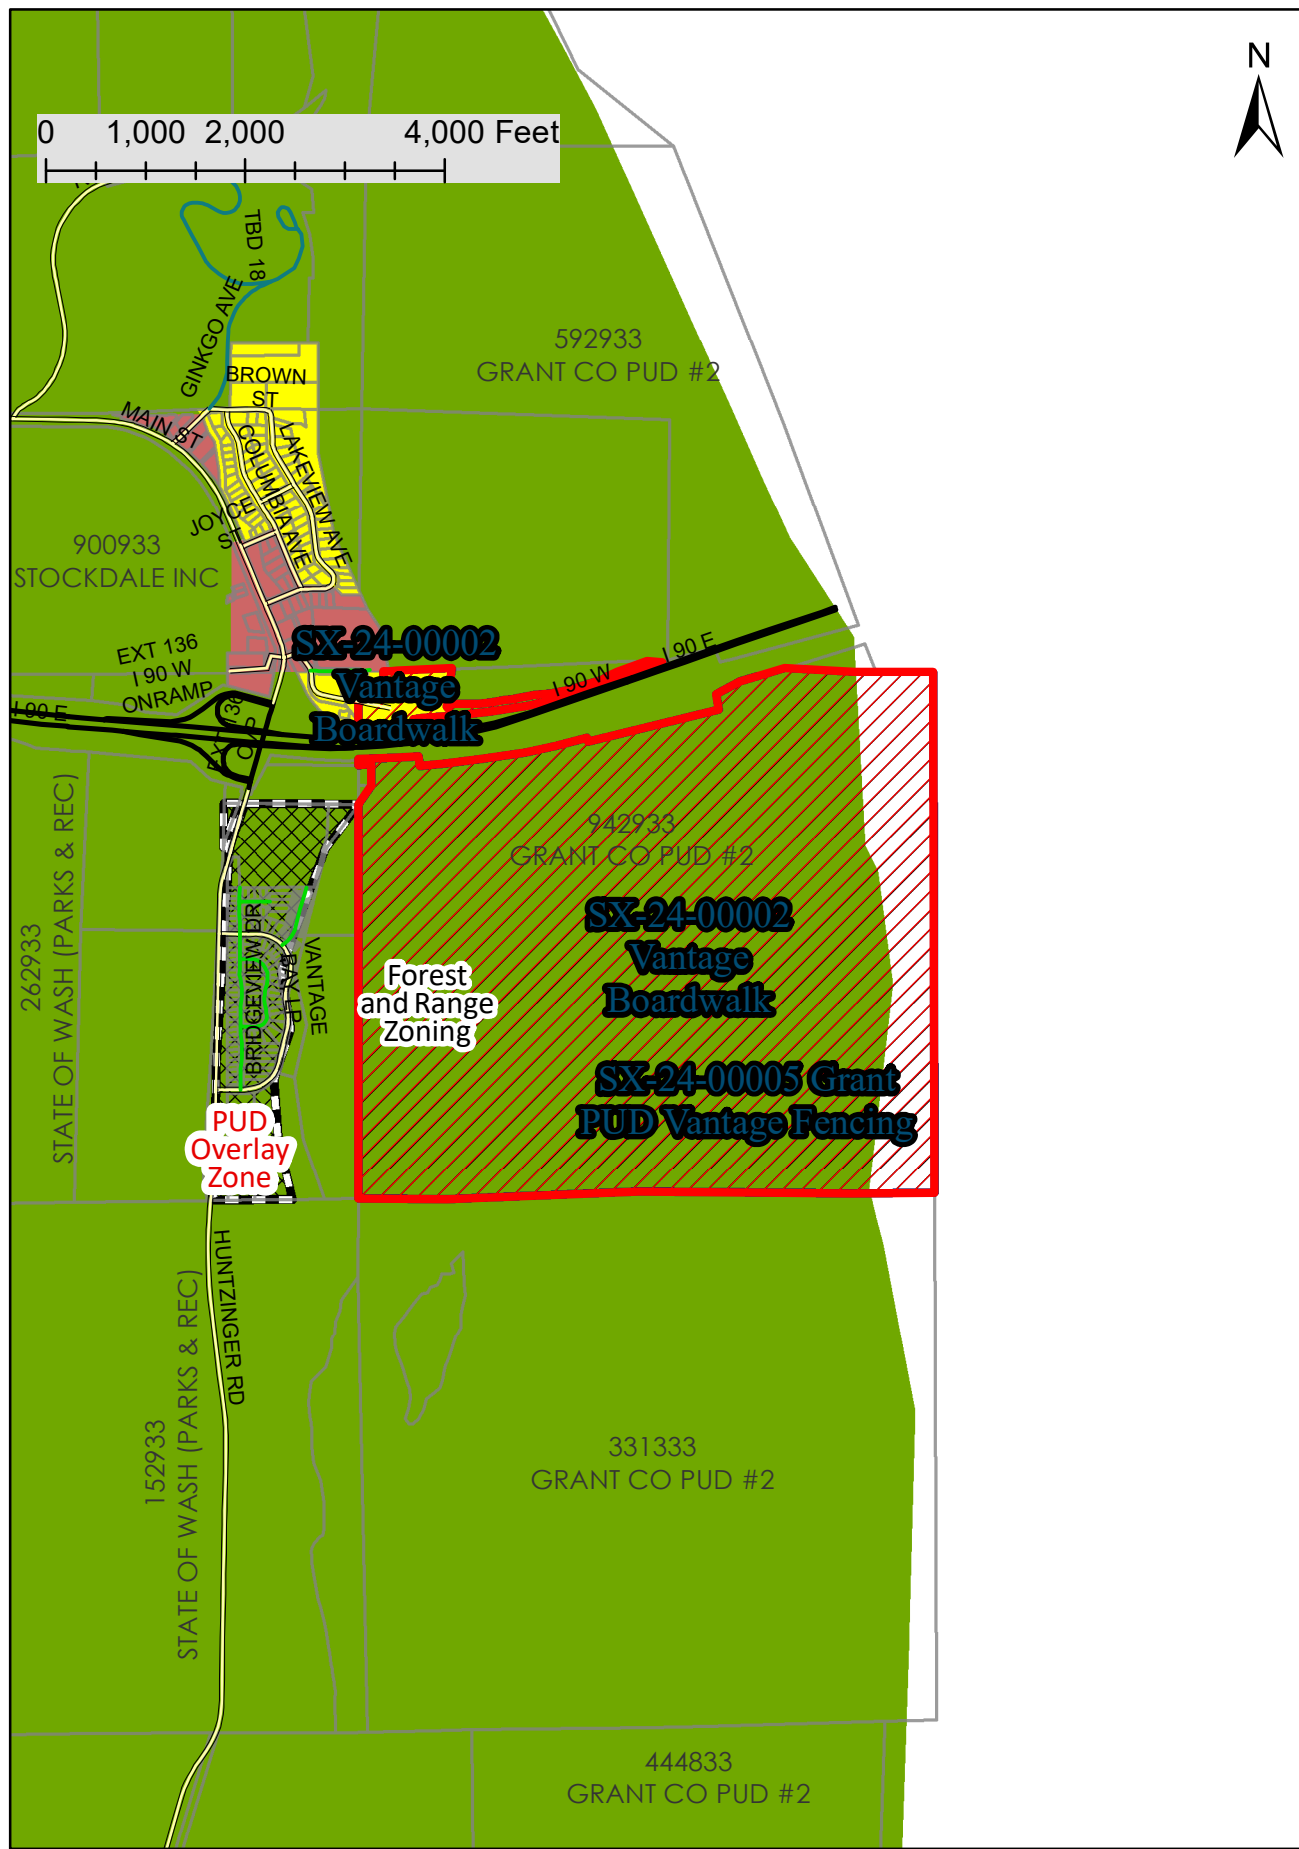

0 1,000 2,000 4,000 Feet

**SX-24-00005 Grant PUD
Vantage Fencing**

Zoning Map